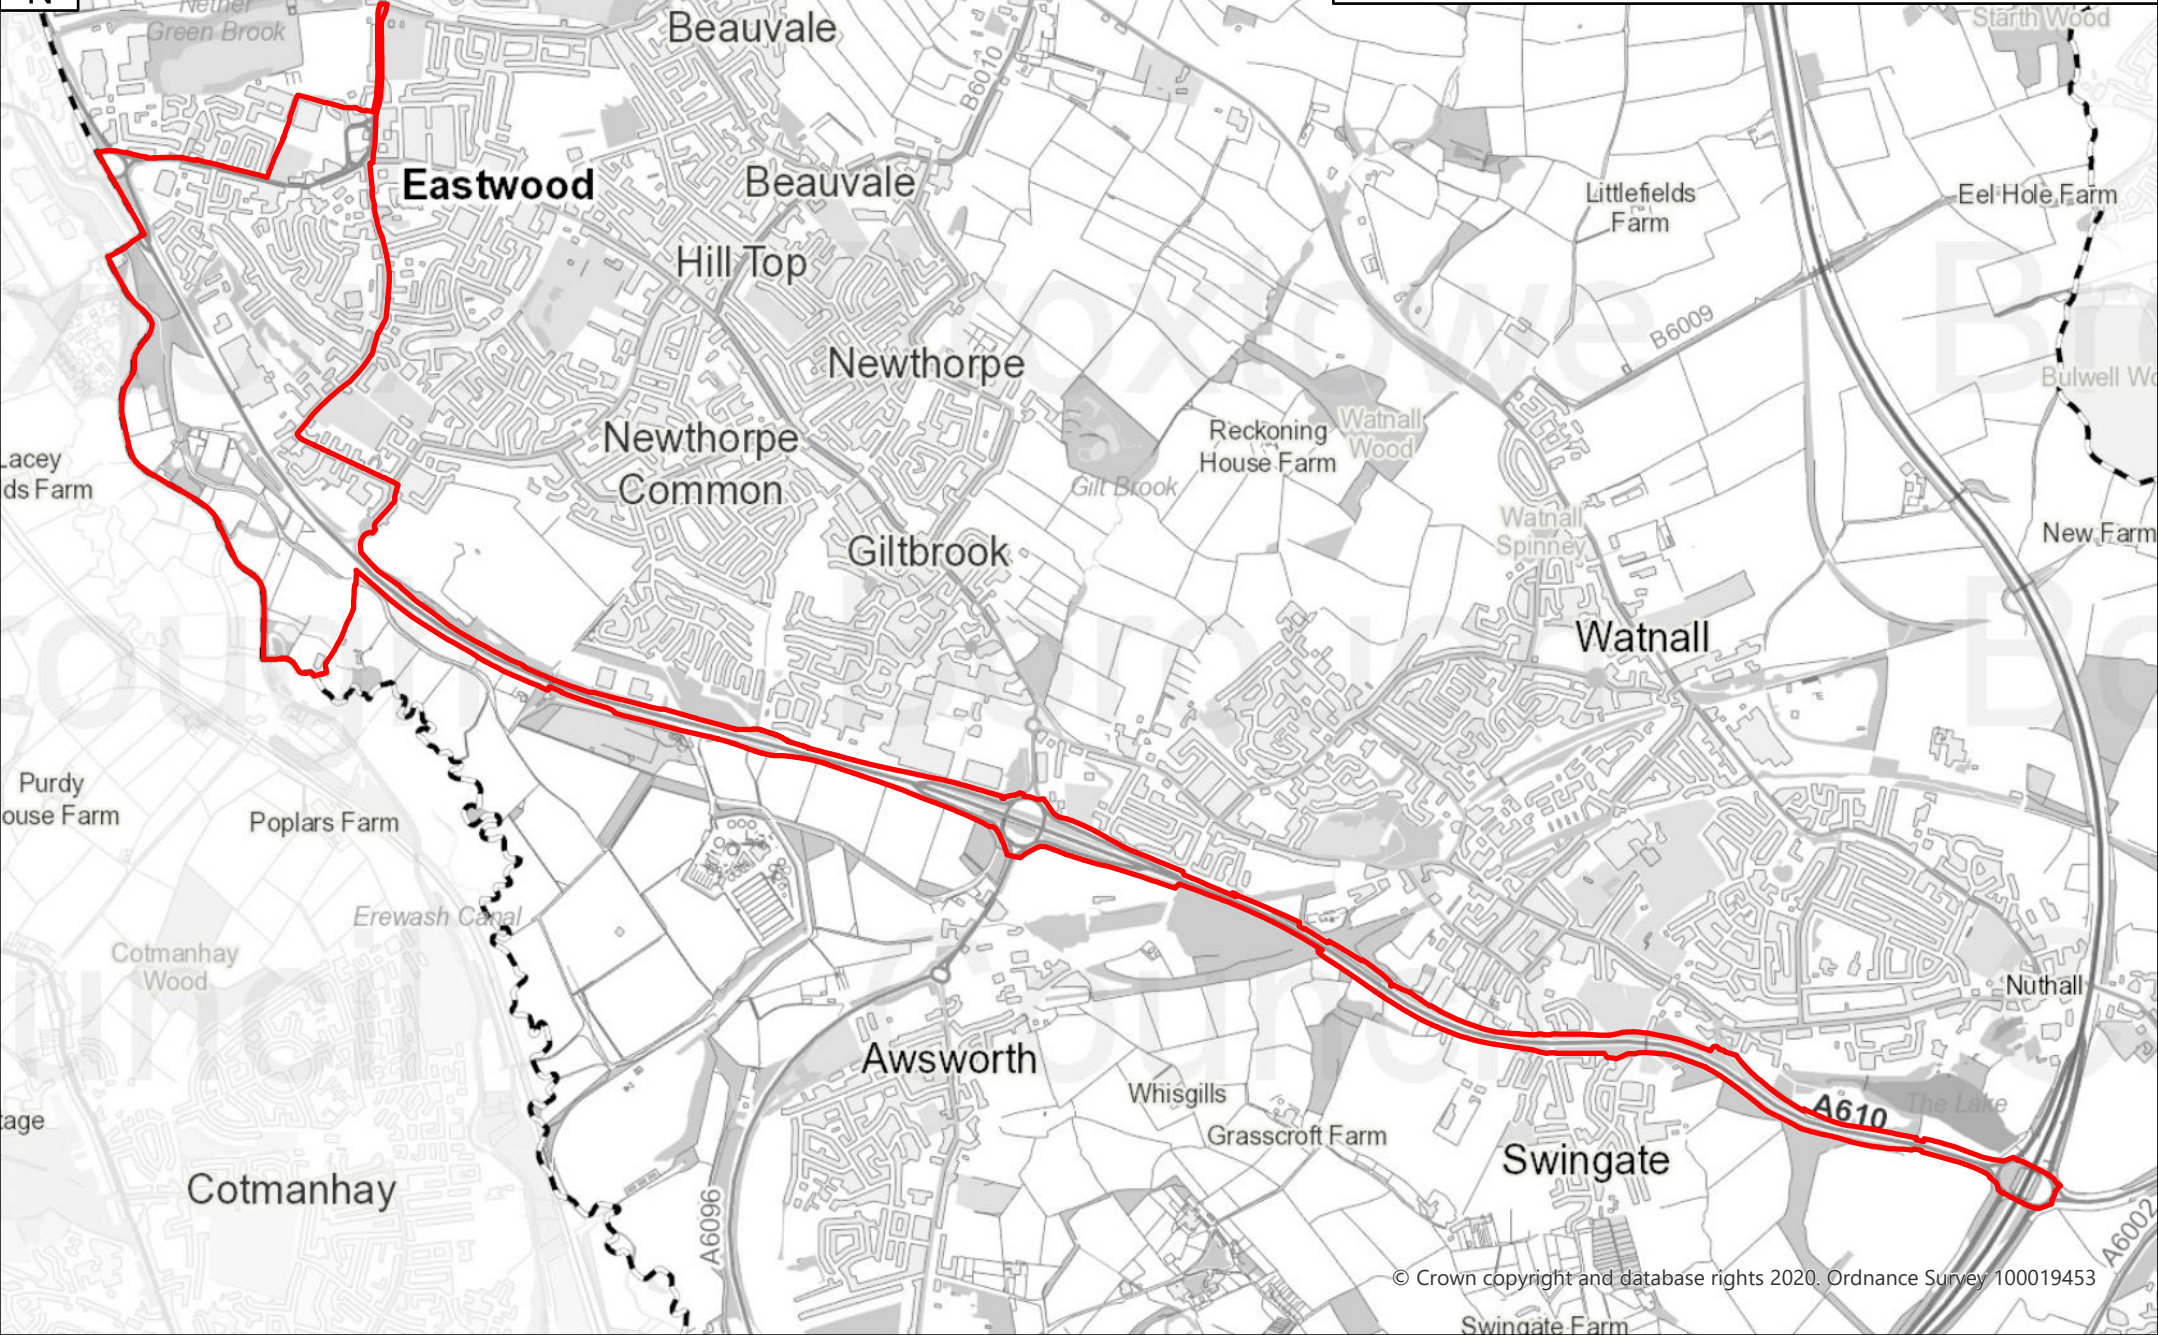

Eastwood

Broxtowe Borough Council Vehicle Nuisance
Public Spaces Protection Order

Not To Scale

© Crown copyright and database rights 2020. Ordnance Survey 100019453
You are not permitted to copy, sub-license, distribute or sell any of this data to third parties in any form.